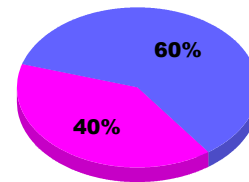

YTD Status Quo Clubs 2012-2013

Status Quo Clubs Compared to Status Quo Members

Legend: Status Quo Clubs (Cyan), Total Status Quo Members (Green)

MEMBERSHIP

Membership Results
2012-2013

Membership
2011-2012

Month	Net Memb Goal	Actual New Memb	Actual Dropped Memb	Gain/Loss of Memb	Gain/Loss of Memb
Jul/Aug/Sep		13	-24	-11	-3
Totals		13	-24	-11	-3

Membership Results 2012-2013

Goal, New, Dropped, Gain/Loss

Legend: Goal (Cyan), Actual (Green), Dropped (Yellow), Gain Loss (Magenta)

Comparison of Membership Gain/Loss

Current Year Compared to the Previous Year

Legend: Current Year (Cyan), Previous Year (Green)

Gender Comparison 2012-2013

Jul/Aug/Sep

Legend: Male (Blue), Female (Magenta)